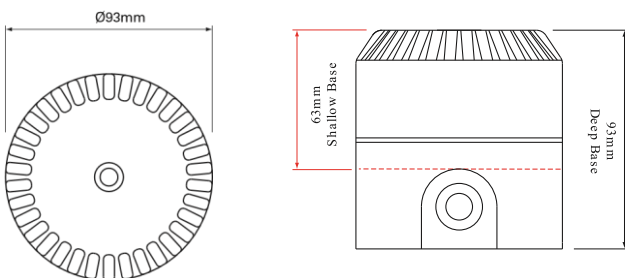

Technical Specification

Sound Output	102dB(A) (Typical Tone 3)
Tones	32
Volume	Control 10dB
Monitoring	Reverse polarity
	- 25°C to + 70°C
Construction	IP54 (s)* IP65 (d)* ABS
Weight	0.25Kg
Colours	Red or white

(s)* Shallow Base
 (d)* Deep / U Base

Dimensions

RoLP White

Catalogue Numbers

Reference	Cat No	Description
ROLP/SV/R/S	540501FULL-0389X	RoLP, Shallow Base, Red Body
ROLP/SV/W/S	540502FULL-0406X	RoLP, Shallow Base, White Body
ROLP/SV/R/D	540503FULL-0403X	RoLP, Deep Base, Red Body
ROLP/SV/W/D	540504FULL-0410X	RoLP, Deep Base, White Body
ROLP/SV/R/U	540505FULL-0390X	RoLP, U - Base, Red Body
ROLP/SV/W/U	540506FULL-0441X	RoLP, U - Base, White Body