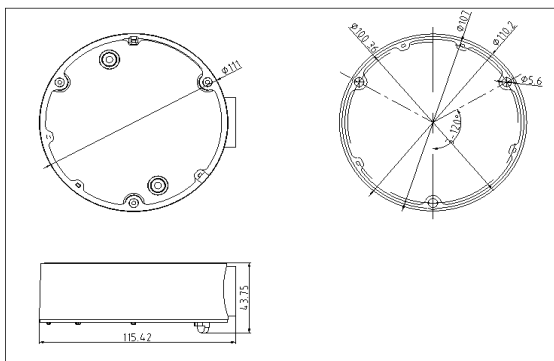

DS-1280ZJ-DM18

Junction Box for Dome Camera

Features:

- Aluminum alloy material with surface spray treatment
- Cable hole on bracket makes the feature better

Dimension:

Model	DS-1280ZJ-DM18
Parameters	Junction Box for Dome Camera
Appearance	Hikvision White
Material	Aluminum Alloy
Dimension	Φ111mm
Weight	150g

Notice:

- The bracket should be installed on flat wall
- Waterproof rubber is necessary for outdoor application
- The wall must be capable of supporting over 3 times as much as the total weight of the camera and the mount.
- The maximum load capacity of the bracket is 4.5KG

Order Model:

DS-1280ZJ-DM18